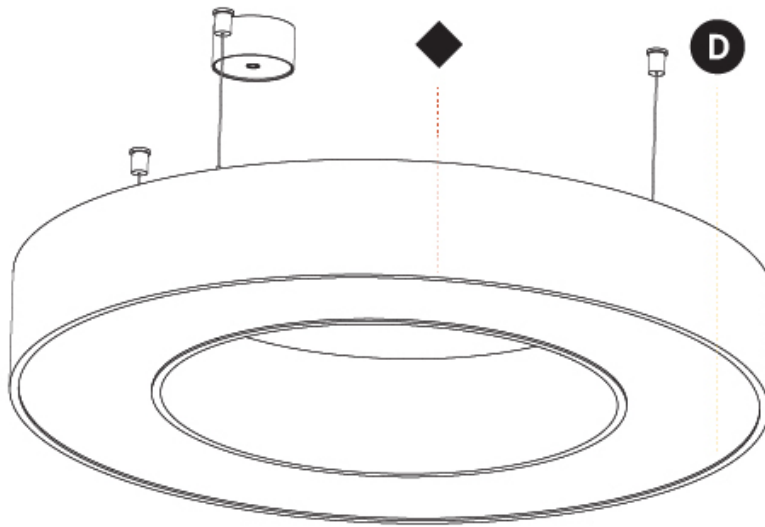

GLORIOUS SUSPENSION

A30201-

PROJECT _____

TYPE _____

SPECIFIER _____

QUANTITY _____

DATE _____